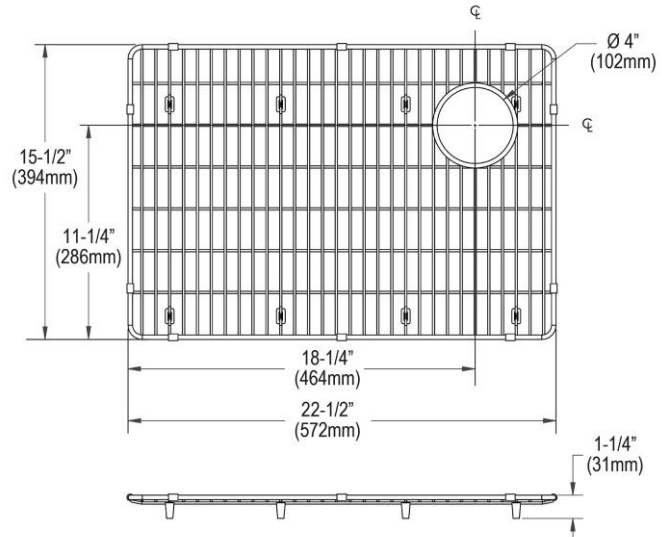

PART: _____ QTY: _____

PROJECT: _____

CONTACT: _____

DATE: _____

NOTES: _____

APPROVAL: _____

In keeping with our policy of continuing product improvement, Elkay reserves the right to change product specifications without notice. Please visit elkay.com for the most current version of Elkay product specification sheets. This specification describes an Elkay product with design, quality, and functional benefits to the user. When making a comparison of other producers' offerings, be certain these features are not overlooked.